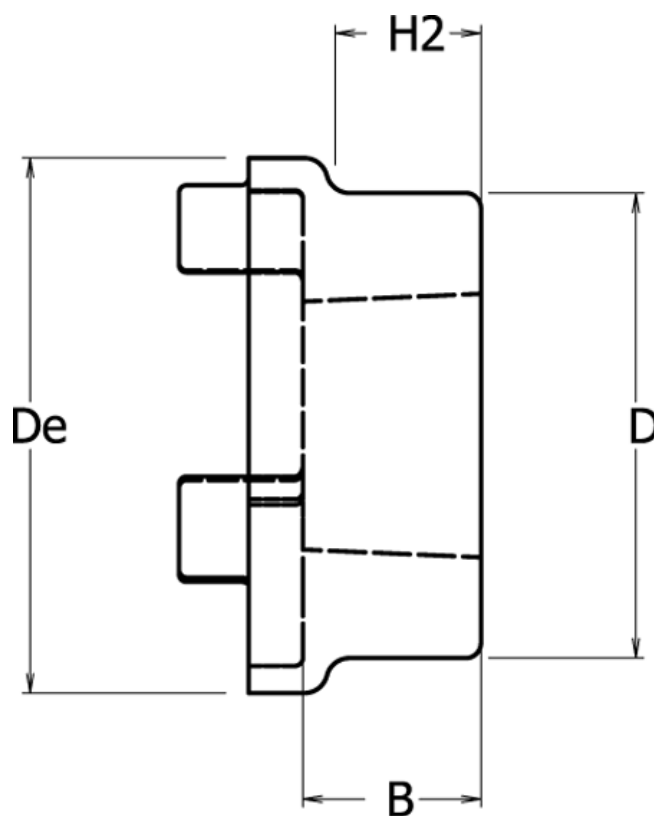

Article number: 3303090H

Description: Coupling Hub HRC-H 90
w/Taperbushing udvendig 1108 maks. boring 28 mm

Measures

B = 23.5

D = 70

De = 85

For bush = 1108

H2 = 19.5